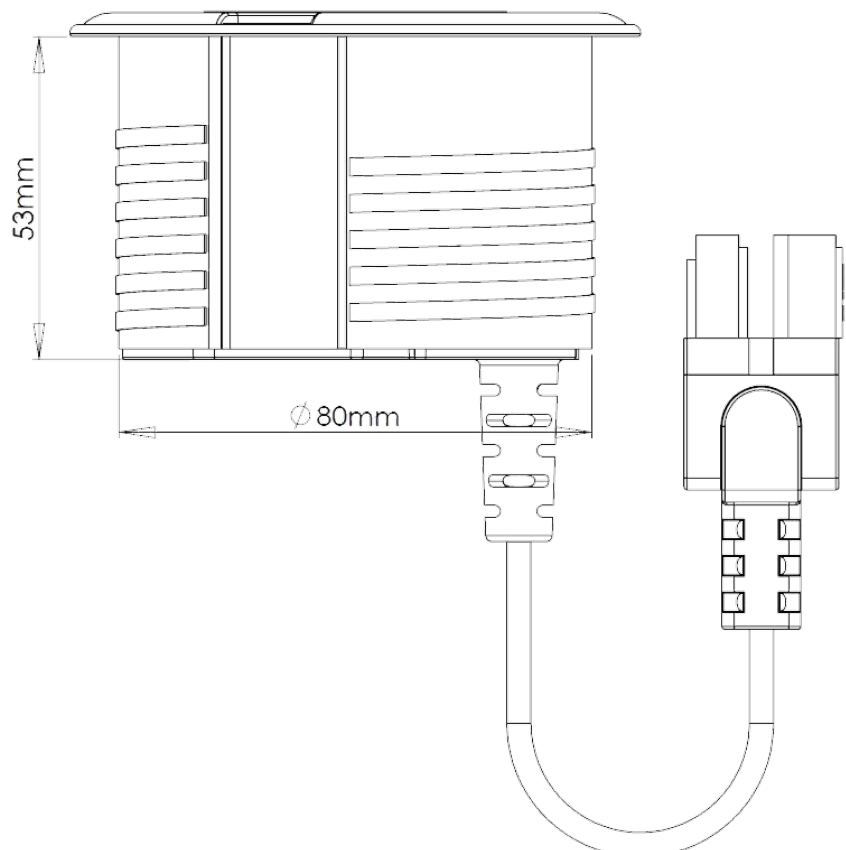

Even with all these features, the Punto Plus is a very compact and easy to install unit, able to fit into an 80mm hole making it the ideal all-in-one workstation solution.

+Available with 2 USB-A ports or 1 USB-A and 1 USB-C charging port.

\*Interfaces available for Data couplers, HDMI or blank (others by special request)

o Colour options available:  
White / Black / Light grey

All measurements are in millimeters unless otherwise indicated