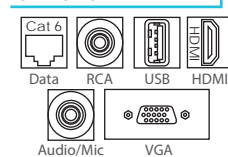

PERIPHERAL OPTIONS

All measurements are in millimeters unless otherwise indicated

© 2017 Copyright Power Logic SA (Pty) Ltd. All Rights Reserved. Due to continual product improvements and upgrades, Power Logic reserves the right to amend and change products as it sees fit. As such, images of products are for indicative purposes only and actual products may vary from those depicted and certain options may be unavailable. Always check with your distributor or with Power Logic regarding availability of the product of your choice.

powerlogic
innovative power technologies SA (Pty) Ltd.