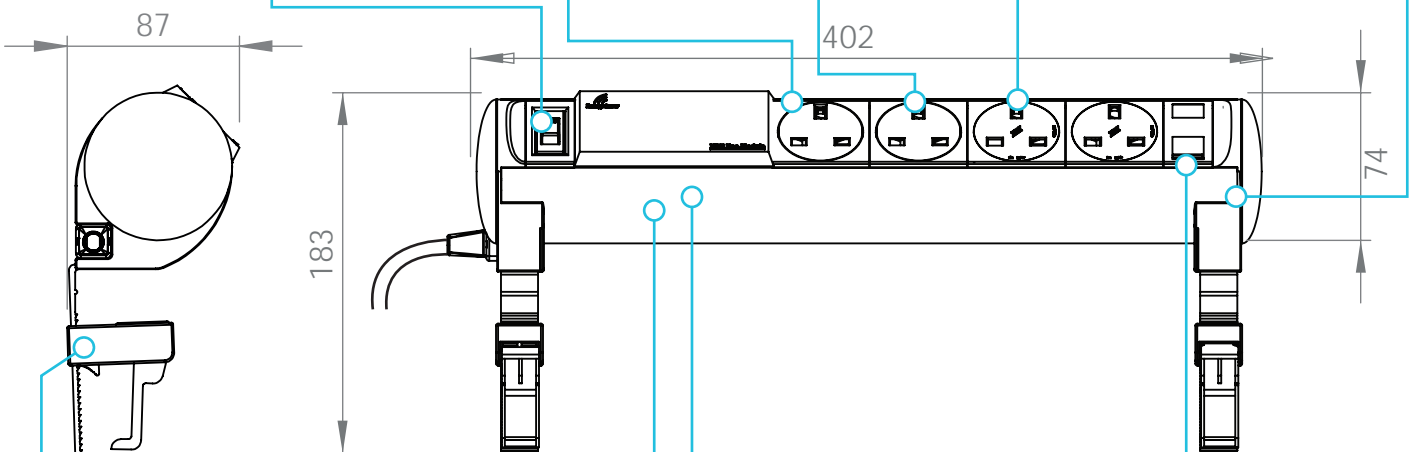

ECO POWER OUTLET

The S2000e consist of a master power outlet and several slave power outlets. The master outlet controls power to the slave outlets by cutting off the power to the slave outlets when the computer goes into sleep mode.

SLAVE POWER OUTLETS

The master outlet resumes power to the slave outlets once the keyboard or mouse is activated. Slave outlets are used for supplying power to peripheral devices such as speakers, printers and monitors that do not need to be powered all the time.

AESTHETICS

Choose from a variety of colours and finishes for both metal and plastic components. Contact your distributor for more information.

MOUNTING OPTIONS

The unit is only available for desk mounting. It can be mounted on any desk surface ranging from 10mm to 50mm.