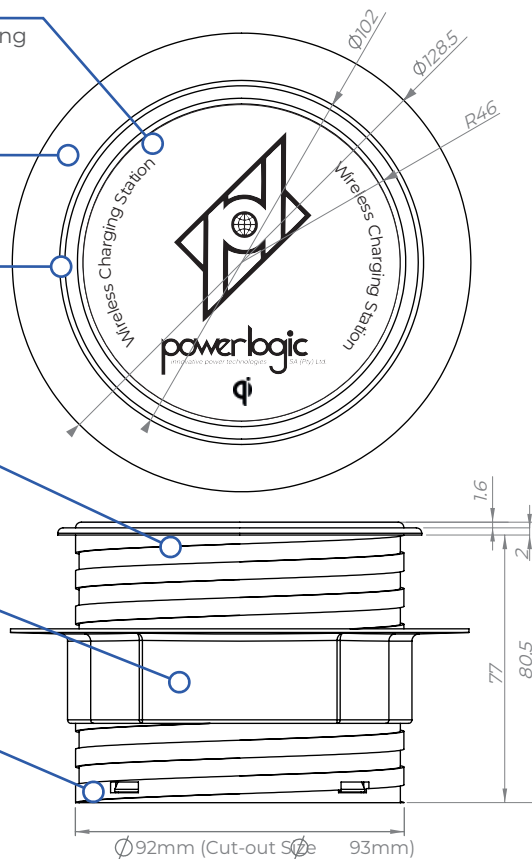

The collar is made from high

ULTRA SLIM

Almost flush with the desk

LOCKING RING

Secures the unit firmly in

LARGE SCREW THREAD

The desk collar has been

All measurements are in millimeters unless otherwise indicated